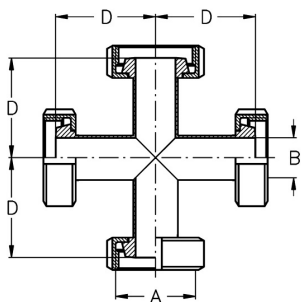

**Pipe components, Screwed pipe connection DIN 11851**
**Art.No**
**EUR**
**Art.No**
**EUR**
**Cross piece KKKK**

DN	A	B	D			AISI304		AISI316L-1.4404	
10	Rd 28x1/8"	10	39			436330	Enquiry	436430	Enquiry
15	Rd 34x1/8"	16	48			436331	Enquiry	436431	Enquiry
20	Rd 44x1/6"	20	53			436332	Enquiry	436432	Enquiry
25	Rd 52x1/6"	26	65			436333	Enquiry	436433	Enquiry
32	Rd 58x1/6"	32	70			436334	Enquiry	436434	Enquiry
40	Rd 65x1/6"	38	75			436335	Enquiry	436435	Enquiry
50	Rd 78x1/6"	50	86			436336	Enquiry	436436	Enquiry
65	Rd 95x1/6"	66	97			436337	Enquiry	436437	Enquiry
80	Rd 110x1/4"	81	107			436338	Enquiry	436438	Enquiry
100	Rd 130x1/4"	100	120			436339	Enquiry	436439	Enquiry
125	Rd 160x1/4"	125	221,5			436341	Enquiry	436441	Enquiry
150	Rd 190x1/4"	150	262			436342	Enquiry	436442	Enquiry